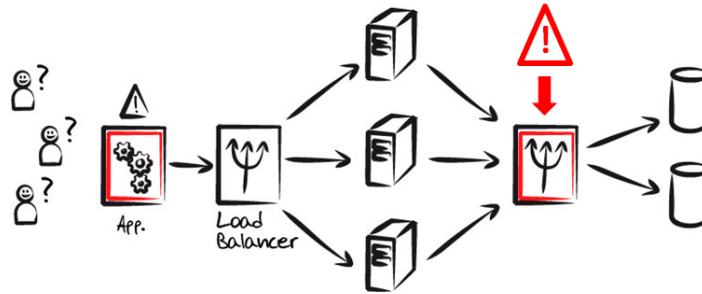

- **Innovative and powerful User Interface** with customizable dashboards.

It offers an exhaustive and efficient vision of your IT.

- **Distributed architecture** with high scalability capacities.

Shinken Enterprise is natively multi-datacenters and multi-teams.

It is easy to add or remove environments.

- Strong **correlation** capacity which is the secret weapon for root cause analysis.

Shinken Enterprise is able to know all the dependencies from an application to any element in the IT network.