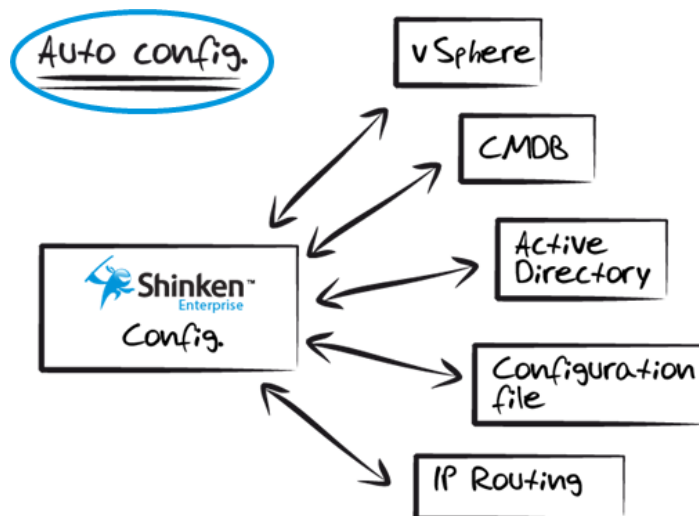

- **Innovative and powerful User Interface** with customizable dashboards.

It offers an exhaustive and efficient vision of your IT.

- **Distributed architecture** with high scalability capacities.

Shinken Enterprise is natively multi-datacenters and multi-teams.

It is easy to add or remove environments.

- Strong **correlation** capacity which is the secret weapon for root cause analysis.

Shinken Enterprise is able to know all the dependencies from an application to any element in the IT network.

- **Automated configuration** management

With this one, you will save your time and no more hidden hosts.

With Shinken Enterprise you will guarantee the performances of your IT and the continuity of the business.