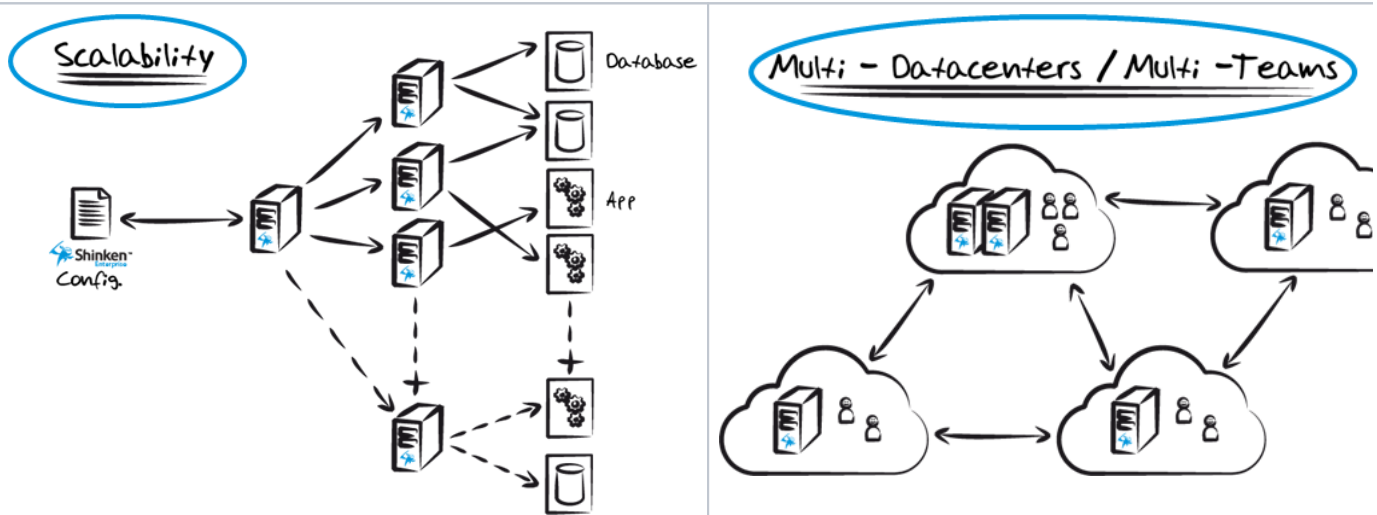

Thank you for using Shinken Enterprise !

Shinken Enterprise is a distributed and a high availability monitoring solution based on Shinken Framework and offering a unified view of your IT.

Shinken Enterprise will allow you to improve your SLA thanks to:

- **Innovative and powerful User Interface** with customizable dashboards.

It offers an exhaustive and efficient vision of your IT.

- **Distributed architecture** with high scalability capacities.

Shinken Enterprise is natively multi-datacenters and multi-teams.

It is easy to add or remove environments.

- Strong **correlation** capacity which is the secret weapon for root cause analysis.

Shinken Enterprise is able to know all the dependencies from an application to any element in the IT network.