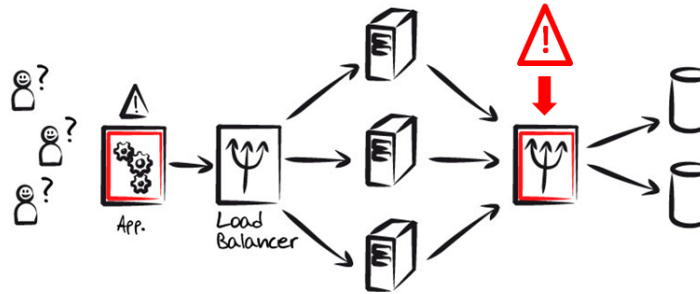

Shinken Enterprise will allow you to improve your SLA thanks to:

- **Innovative and powerful User Interface** with customizable dashboards.

It offers an exhaustive and efficient vision of your IT.

- **Distributed architecture** with high scalability capacities.

Shinken Enterprise is natively multi-datacenters and multi-teams.

It is easy to add or remove environments.

- Strong **correlation** capacity which is the secret weapon for root cause analysis.

Shinken Enterprise is able to know all the dependencies from an application to any element in the IT network.