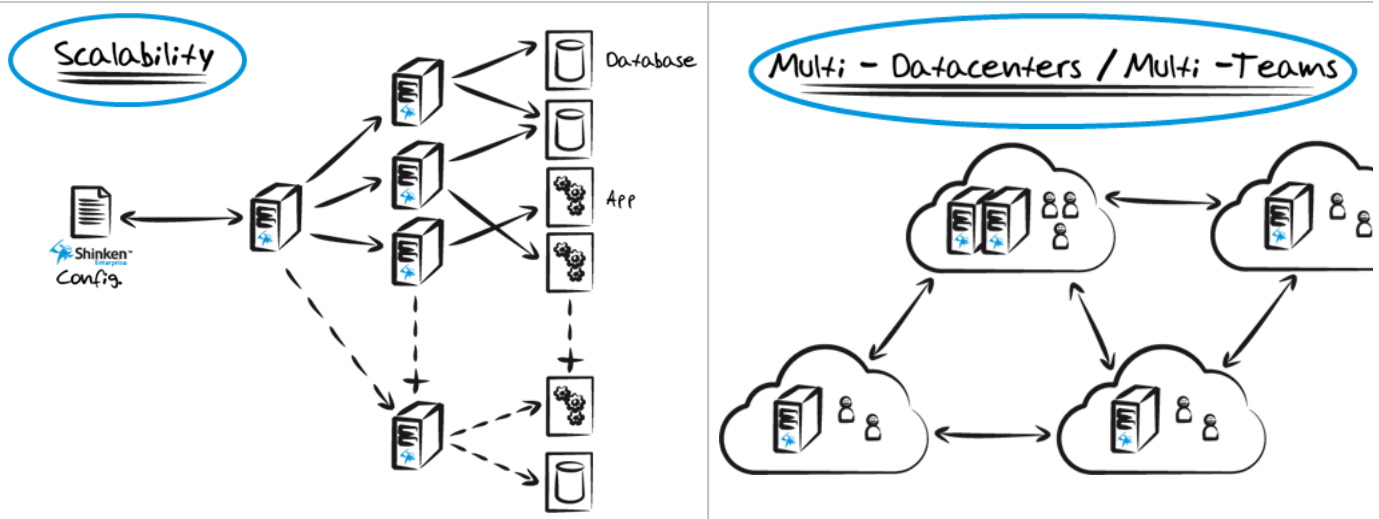

Shinken Enterprise

Thank you for using Shinken Enterprise !

Shinken Enterprise is a distributed and a high availability monitoring solution based on Shinken Framework and offering a unified view of your IT.

Shinken Enterprise will allow you to improve your SLA thanks to:

- **Innovative and powerful User Interface** with customizable dashboards.

It offers an exhaustive and efficient vision of your IT.

- **Distributed architecture** with high scalability capacities.

Shinken Enterprise is natively multi-datacenters and multi-teams.

It is easy to add or remove environments.

- Strong **correlation** capacity which is the secret weapon for root cause analysis.

Shinken Enterprise is able to know all the dependencies from an application to any element in the IT network.