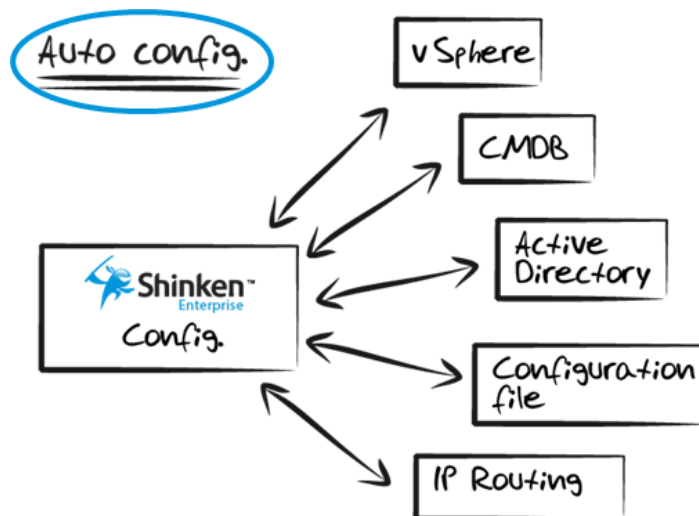

Shinken Enterprise is natively multi-datacenters and multi-teams.

It is easy to add or remove environments.

- Strong **correlation** capacity which is the secret weapon for root cause analysis.

Shinken Enterprise is able to know all the dependencies from an application to any element in the IT network.

- **Automated configuration** management

With this one, you will save your time and no more hidden hosts.

With Shinken Enterprise you will guarantee the performances of your IT and the continuity of the business.