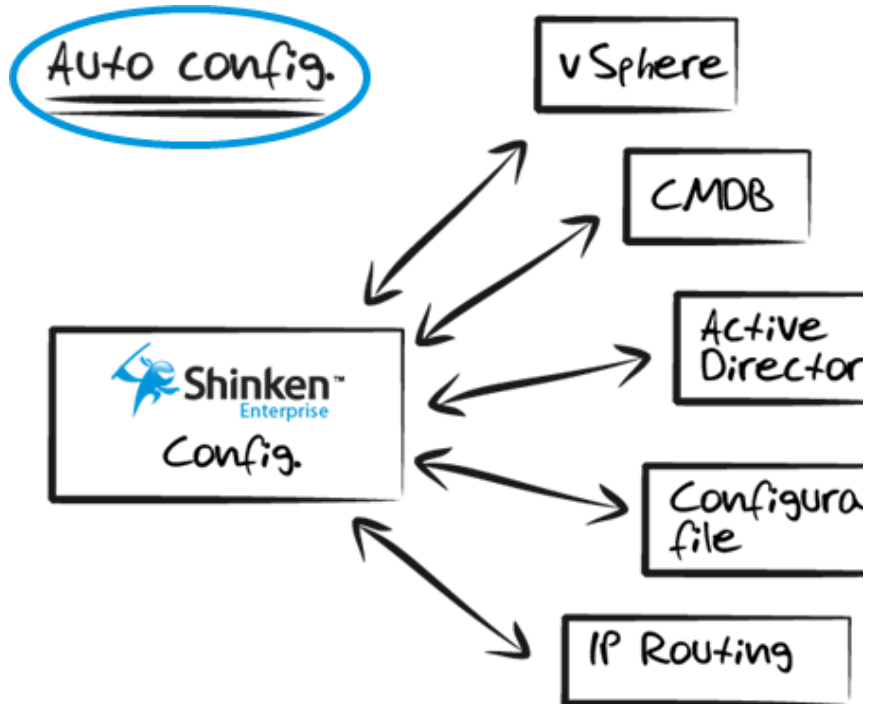

- **Automated configuration** management

With this one, you will save your time and no more hidden hosts.

With Shinken Enterprise you will guarantee the performances of your IT and the continuity of the business.

Enjoy !

The Shinken Solutions team