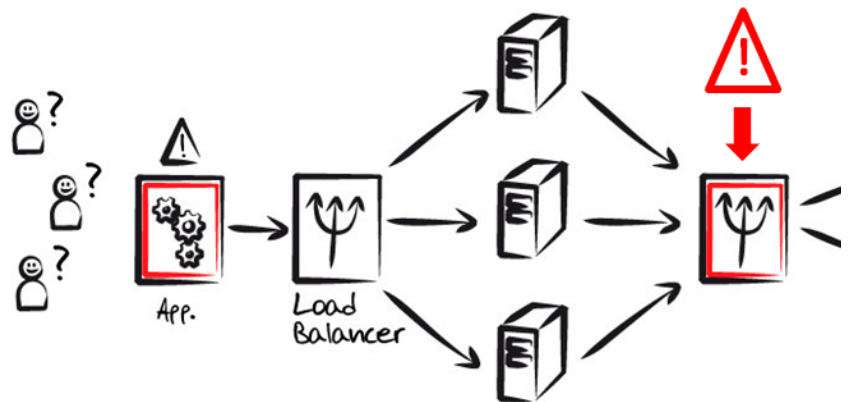

## Scalability

## Multi - Data

- Strong **correlation** capacity which is the secret weapon for root cause analysis.

Shinken Enterprise is able to know all the dependencies from an application to any element in the IT network.