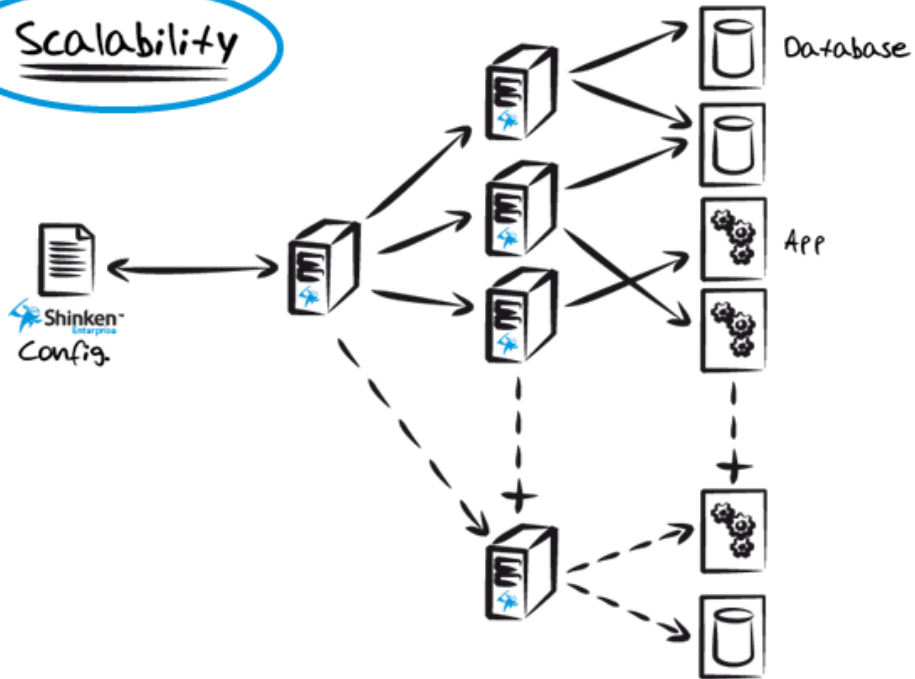

# Shinken Enterprise

Thank you for using Shinken Enterprise !

Shinken Enterprise is a distributed and a high availability monitoring solution based on Shinken Framework and offering a unified view of your IT.

Shinken Enterprise is natively multi-datacenters and multi-teams.

It is easy to add or remove environments.

## Scalability

## Multi - Data

- Strong **correlation** capacity which is the secret weapon for root cause analysis.

Shinken Enterprise is able to know all the dependencies from an application to any element in the IT network.