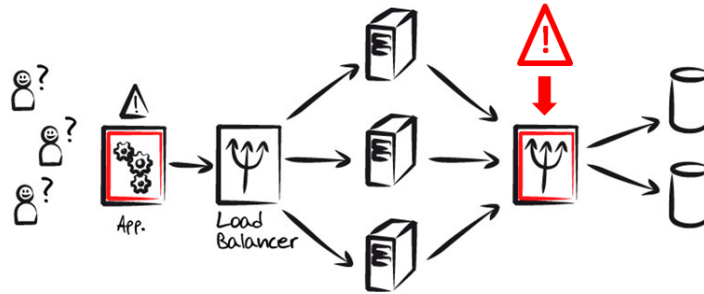

Shinken Enterprise will allow you to improve your SLA thanks to:

- **Innovative and powerful User Interface** with customizable dashboards.

It offers an exhaustive and efficient vision of your IT.

- **Distributed architecture** with high scalability capacities.

Shinken Enterprise is natively multi-datacenters and multi-teams.

It is easy to add or remove environments.

- Strong **correlation** capacity which is the secret weapon for root cause analysis.

Shinken Enterprise is able to know all the dependencies from an application to any element in the IT network.