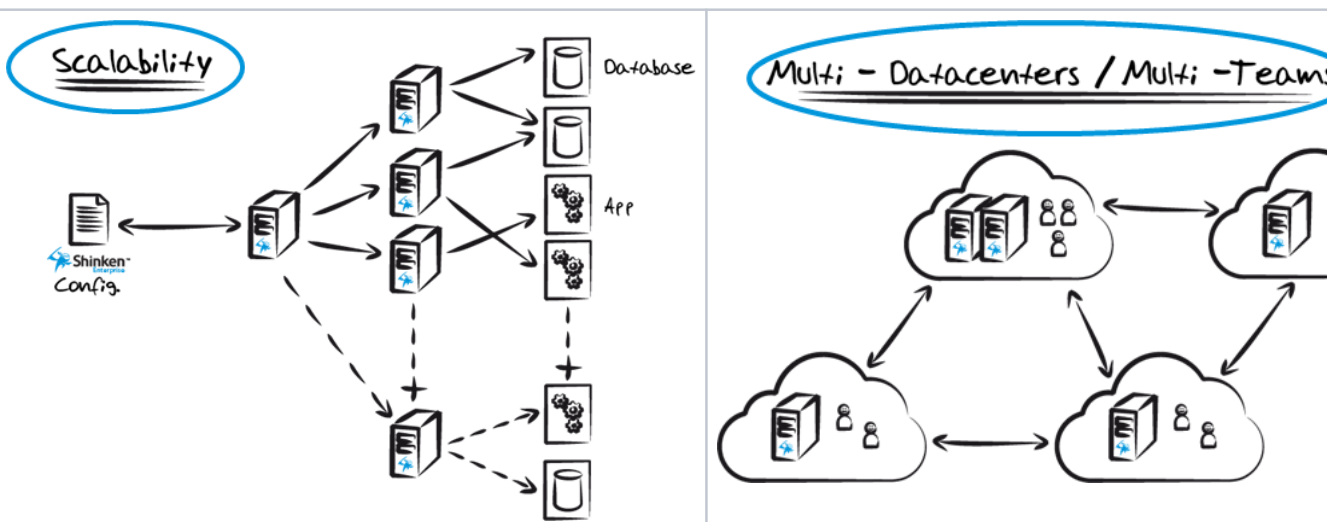

Shinken Enterprise

Thank you for using Shinken Enterprise !

Shinken Enterprise is a distributed and a high availability monitoring solution based on Shinken Framework and offering a unified view of your IT.

Shinken Enterprise will allow you to improve your SLA thanks to:

- **Innovative and powerful User Interface** with customizable dashboards.

It offers an exhaustive and efficient vision of your IT.

- **Distributed architecture** with high scalability capacities.

Shinken Enterprise is natively multi-datacenters and multi-teams.

It is easy to add or remove environments.

- Strong **correlation** capacity which is the secret weapon for root cause analysis.

Shinken Enterprise is able to know all the dependencies from an application to any element in the IT network.