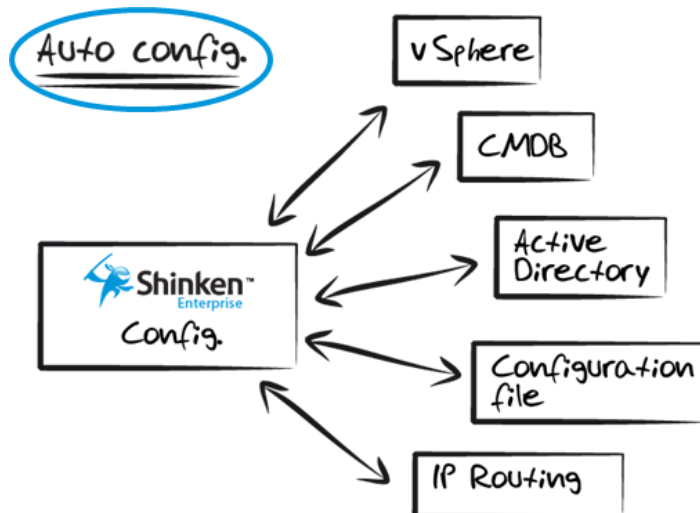

Shinken Enterprise

Thank you for using Shinken Enterprise !

Shinken Enterprise is a distributed and a high availability monitoring solution based on Shinken Framework and offering a unified view of your IT.

Shinken Enterprise is natively multi-datacenters and multi-teams.

It is easy to add or remove environments.

- Strong **correlation** capacity which is the secret weapon for root cause analysis.

Shinken Enterprise is able to know all the dependencies from an application to any element in the IT network.

- **Automated configuration management**

With this one, you will save your time and no more hidden hosts.

With Shinken Enterprise you will guarantee the performances of your IT and the continuity of the business.